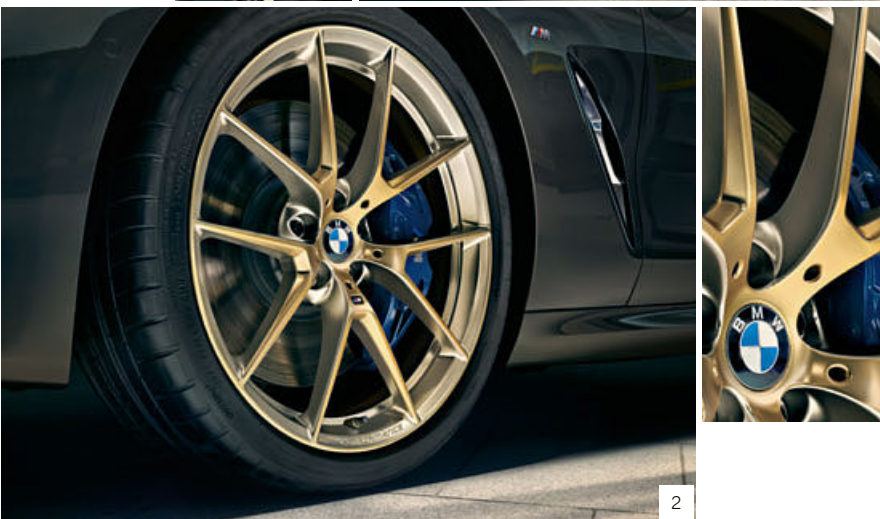

2 20" M Performance wheels Y-spoke style 763 M

The high-quality 20" forged wheels in Frozen Gold matt with milled M Performance lettering are inspired by motorsport.