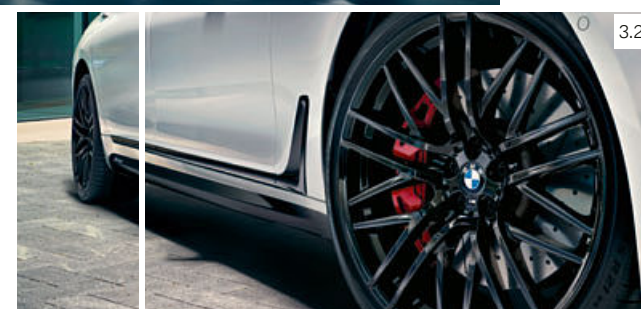

1

2

3.1

4

5

COMPLETE WHEELS

BMW 6 SERIES GRAN TURISMO AND BMW 7 SERIES

1 21" V-spoke style 687

High-quality 21" light alloy wheels in Bicolour Jet Black, gloss-lathed, with a rolled-steel rim bed.

2 21" Multi-spoke style 629

The high-quality 21" light alloy wheels are in Bicolour Orbit Grey, gloss-lathed, and feature a rolled-steel rim bed. Also available in Liquid Black.

3 21" M Performance Double-spoke style 650 M

21" forged wheels, high quality in Bicolour Jet Black, gloss-lathed (3.1) or Jet Black (3.2) with the M logo.

4 19" M Double-spoke style 647 M

The high-quality 19" light alloy wheels in Jet Black with coloured M Logo lend the vehicle a very sporty appearance with their look.

5 Locking wheel bolts

The reliable wheel bolt locking system features four wheel bolt locks with special BMW encoding.

3.2