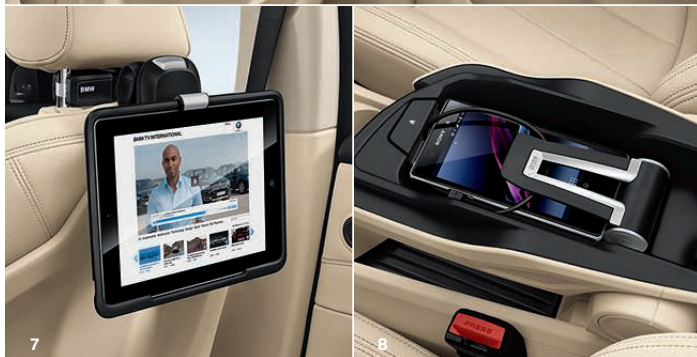

6 Travel & Comfort system – folding table

The Travel & Comfort system folding table features an attractive BMW design and is easily mounted to the base support (required) via modular plug-in connectors. The folding table can be adjusted for height and angle and has an integrated cupholder with a chrome ring.

7 Travel & Comfort system – Apple iPad™ holder

The Apple iPad™ holder, part of the Travel & Comfort system, docks easily and securely into the separately available base support via plug-in connectors. It can also be adjusted to perfectly suit any rear passenger thanks to its freely rotating frame. The holder additionally features an integrated support for free-standing use outside the vehicle with full operating convenience.

8 Snap-in adapter

A secure docking and charging system for mobiles from Apple, Samsung, Nokia, Motorola and other manufacturers. To ensure optimal network connection, the adapter uses the vehicle's exterior aerial. The Snap-in adapter is available in Basic, Music, Media, Connect and Connect Universal (pic 8) versions to suit the vehicle and its equipment. These allow audio stored on a mobile to be played through the vehicle's speakers. The adapter also enables convenient operation via the iDrive Controller, multifunction steering wheel or radio.