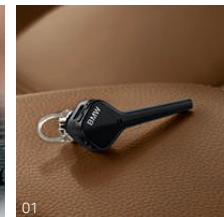

ALL THE RIGHT CONNECTIONS.

Informed, entertained, connected: when you take your seat in your BMW, you can explore the seemingly limitless possibilities of a networked world. Original BMW Accessories for communication and information present a wealth of clever ideas and solutions that make this experience even more convenient and individual.

1 BMW Bluetooth headset

This headset is easy to connect to a mobile phone and can be operated intuitively. The latest electronics filter out background noise and ensures outstanding sound quality. Comfort is ensured thanks to silicon ear buds available in three sizes as well as an additional ear loop.

2 Snap-in adapter

Various snap-in adapters are available for many current mobile phones. They can be used for making calls, charging, connecting to the aerial and for docking phones.

3 + 4 Wireless charging dock

This makes it easy to wirelessly charge the Apple iPhone 5, 5s, 6 or 6 Plus. It has a pleasant soft-touch surface, an attractive BMW design and is compatible with all BMW wireless charging products and other Qi-certified chargers.